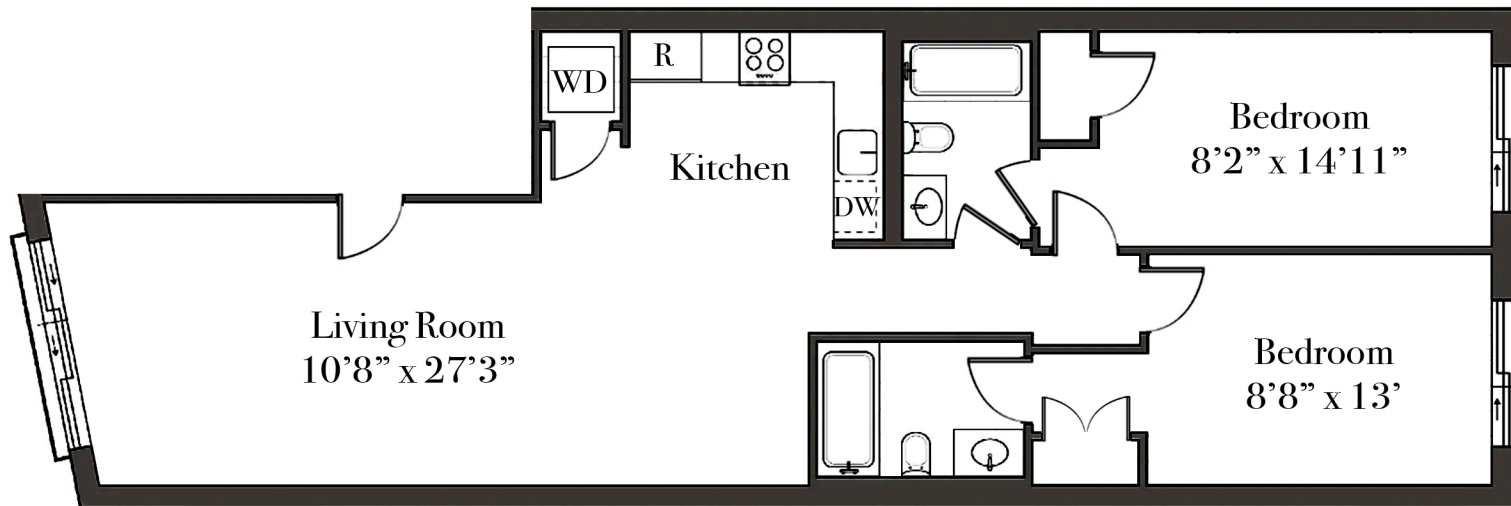

Residence 2

2 Bed | 2 Bath

958 SF Int

222 SF Ext

424 Evergreen

424 Evergreen Ave
Brooklyn, NY 11221

LUXURY ALLIANCE

TEAM